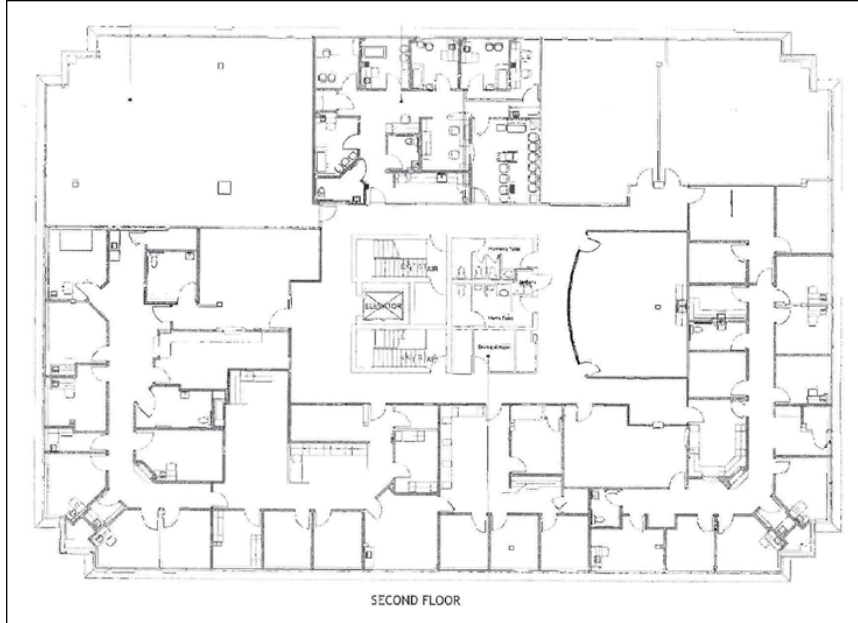

Centre Pointe

34055 Solon Road | Solon, Ohio 44139

Available for Lease:

AREAS
Fully Leased

LEASE TYPE: Net

Available for Lease:

AREAS
Fully Leased

LEASE TYPE: Net