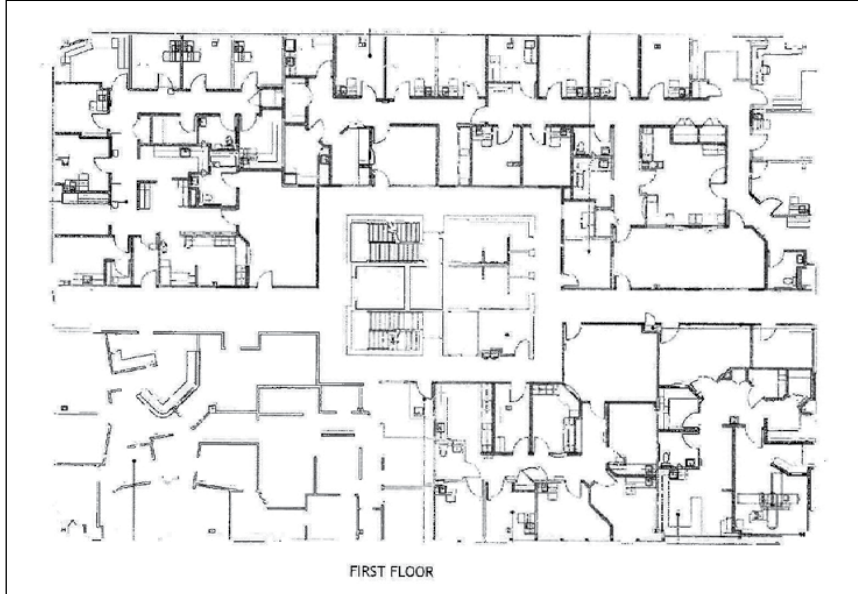

Centre Pointe

34055 Solon Road | Solon, Ohio 44139

Available for Lease:

AREAS
Fully Leased

LEASE TYPE: Net

Available for Lease:

AREAS
Fully Leased

LEASE TYPE: Net