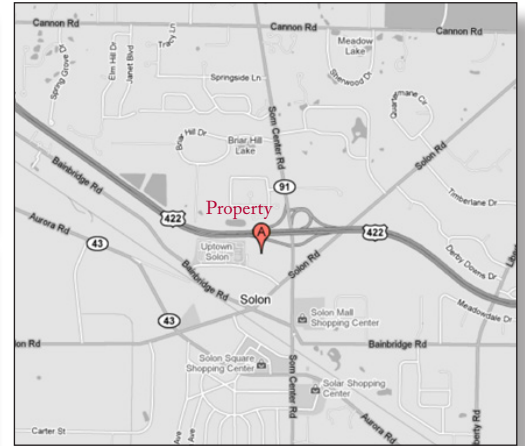

# Davis Automotive Group

6135 Kruse Drive | Solon, Ohio 44139

© Google - map data © 2011 Google

## General Information:

High end and luxury car dealerships at 6135 Kruse Dr serving customers for BMW, Land Rover and Jaguar. The dealerships are parallel to US-422 exiting at SR-91 South to Solon Rd , and then West onto Kruse Dr.